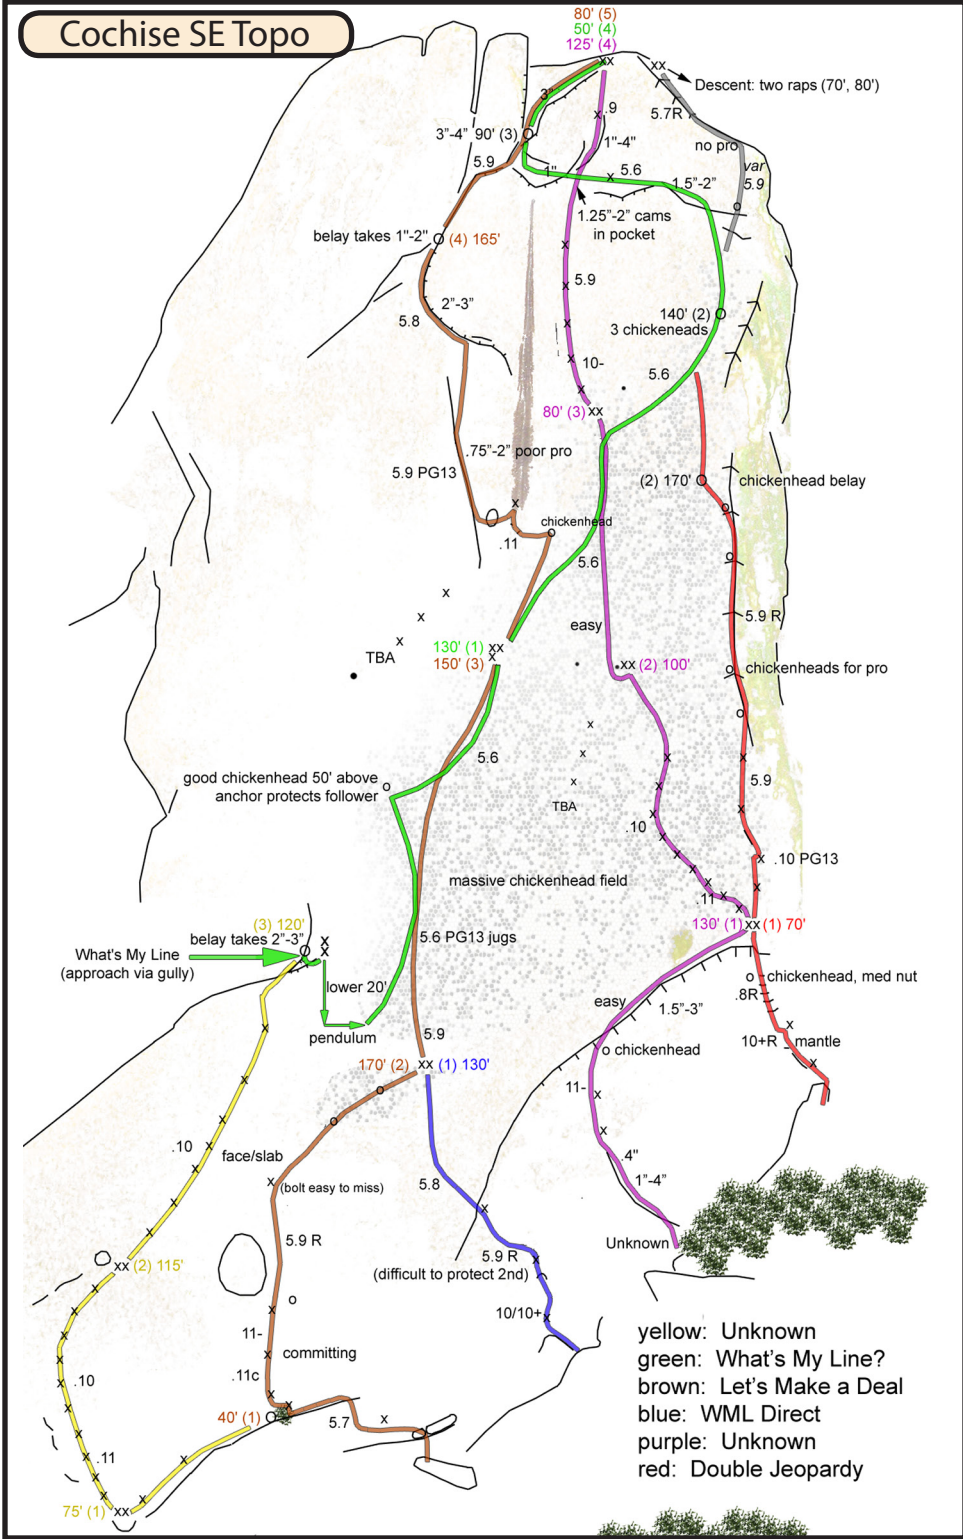

Cochise SE Topo

yellow: Unknown
 green: What's My Line?
 brown: Let's Make a Deal
 blue: WML Direct
 purple: Unknown
 red: Double Jeopardy